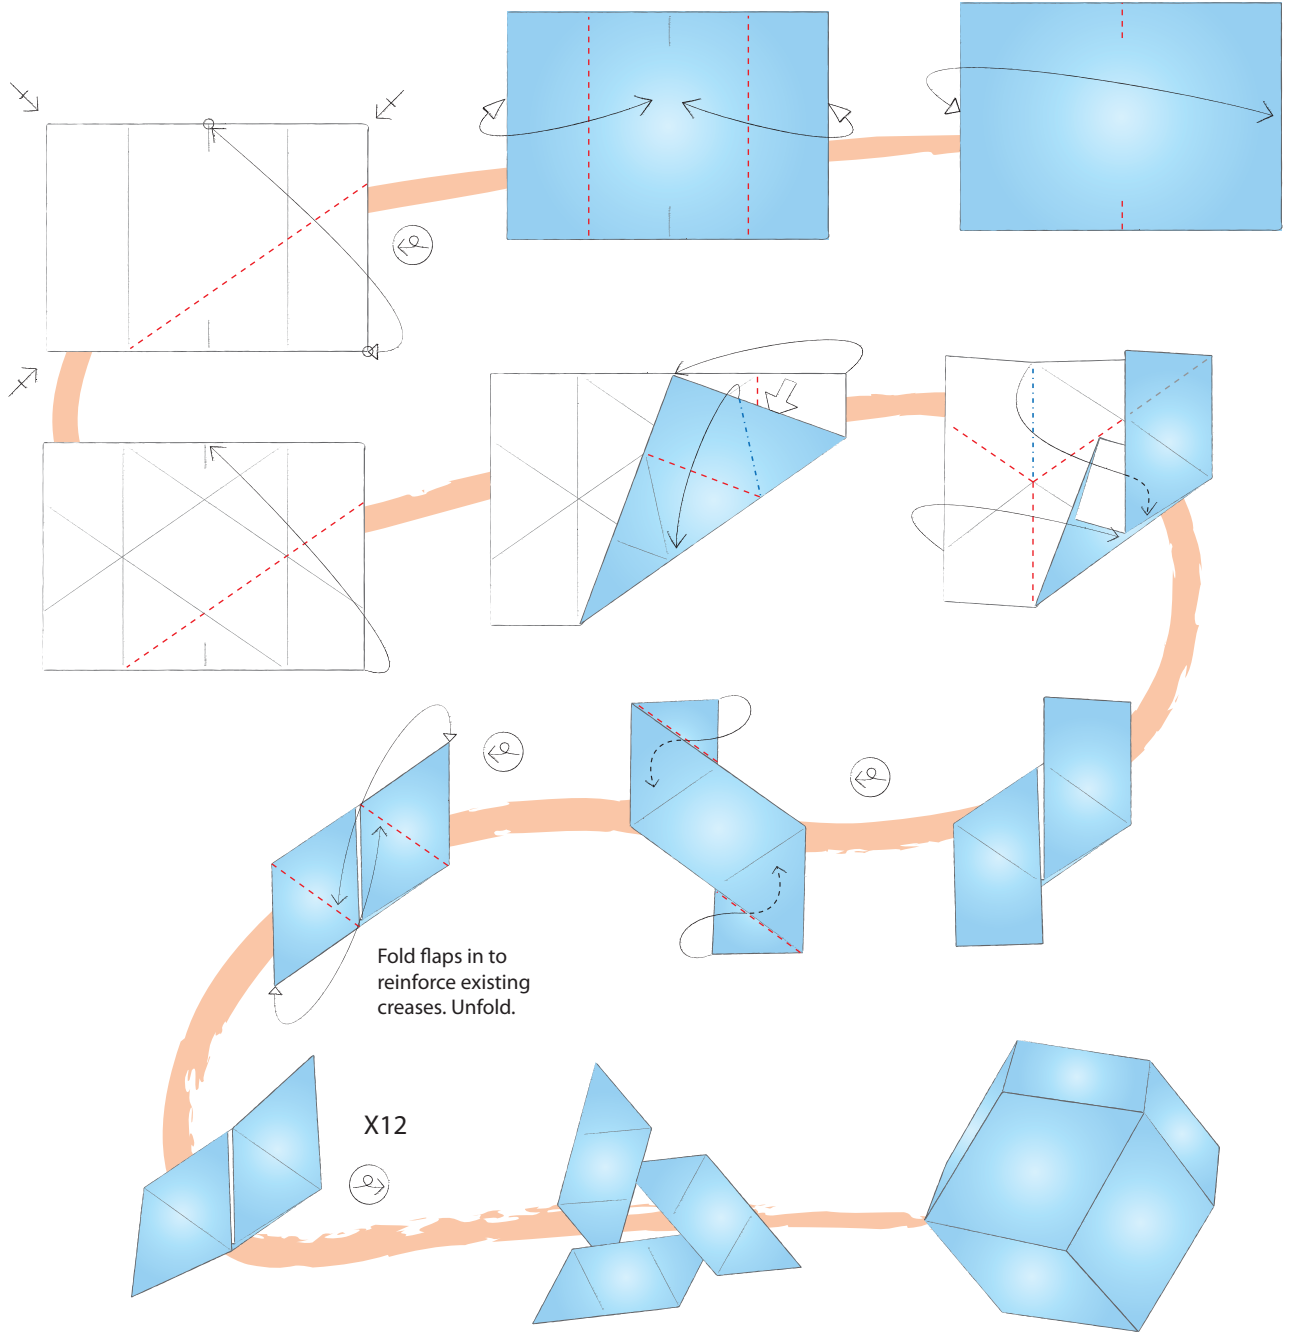

RHOMBIC DODECAHEDRON

Nick Robinson
United Kingdom

You can find the printable pages for the calendar in the diagrams section of the Creased website - www.creased.com/diagrams. To see more of Nick's work visit his website at www.origami.me.uk.

Fold flaps in to reinforce existing creases. Unfold.

X12

Follow the modular assembly rule of 3 and 4 to complete the model.

Finished Rhombic Dodecahedron!

JANUARY - 2012

S	M	T	W	T	F	S
	1	2	3	4	5	6
7	8	9	10	11	12	13
14	15	16	17	18	19	20
21	22	23	24	25	26	27
28	29	30	31			